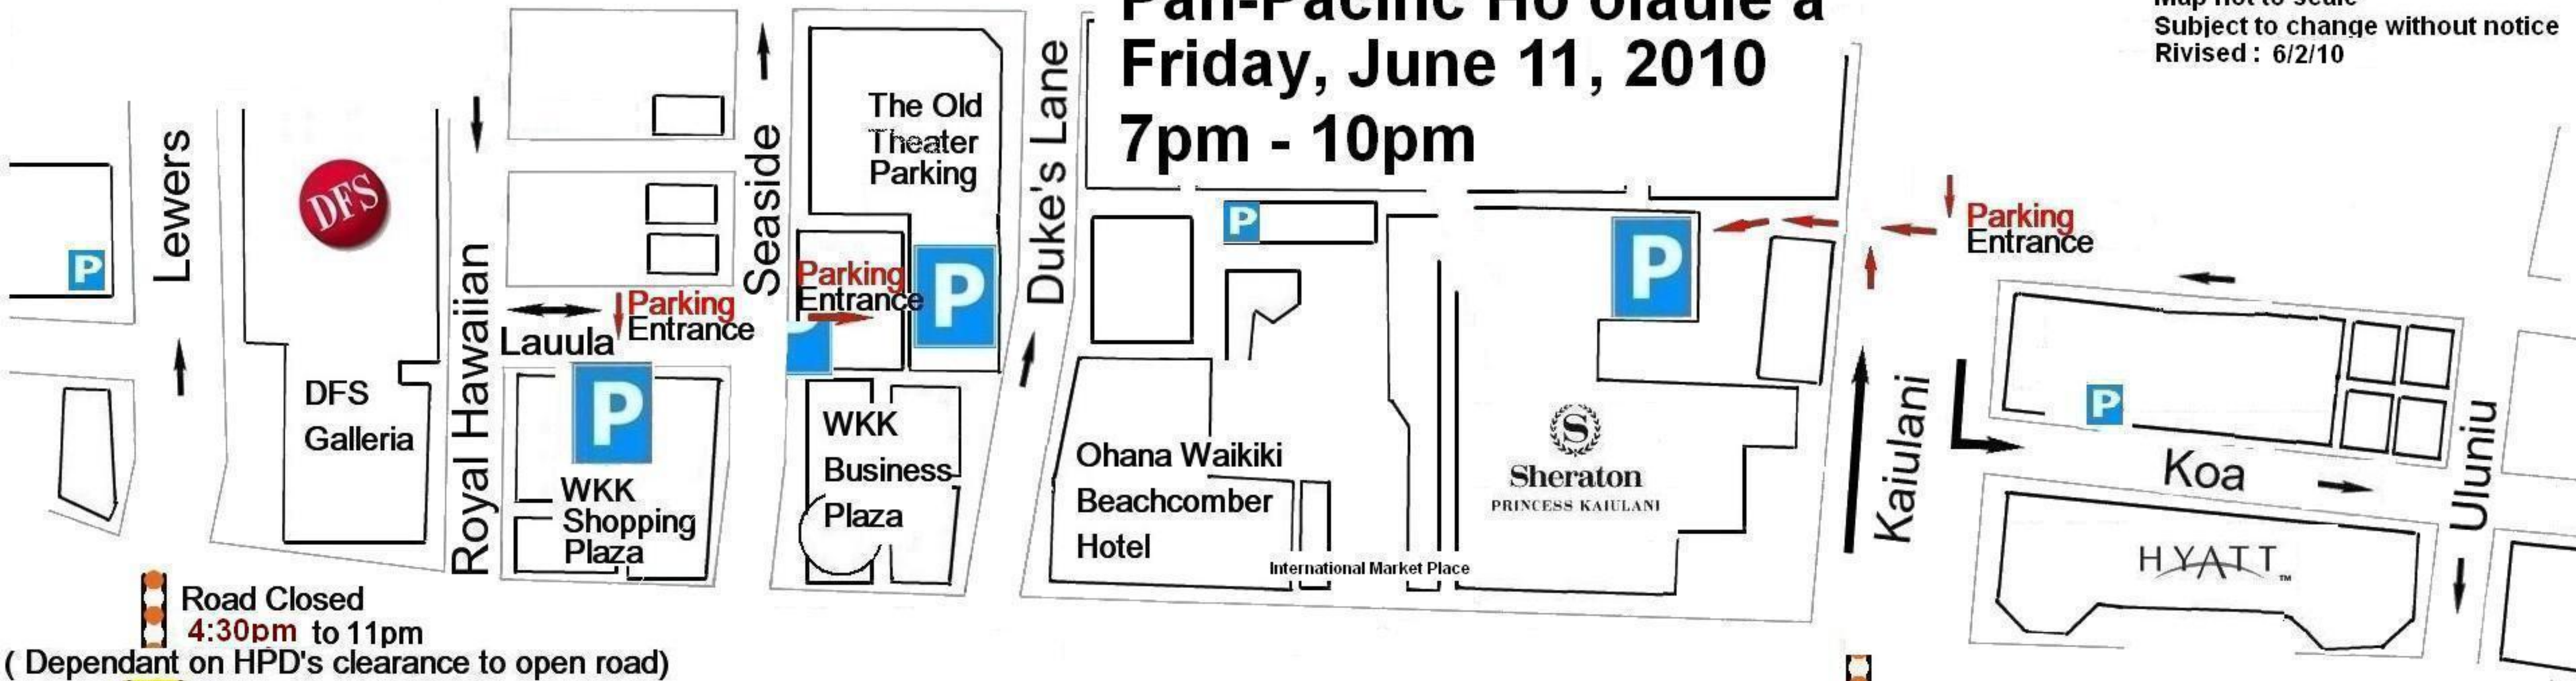

# Pan-Pacific Ho'olaule'a Friday, June 11, 2010 7pm - 10pm

Map not to scale  
Subject to change without notice  
Revised : 6/2/10

Road Closed  
4:30pm to 11pm  
(Dependant on HPD's clearance to open road)

Road Closed  
4:30pm to 11pm  
(Dependant on HPD's clearance to open road)

Lewers Street Stage : 16' x 32' x 32"~36"  
Deai No Hiroba Royal Grove Area : Approximately 12' x 18'  
Seaside Ave Stage : 16' x 24' x 32' Red Carpet : 12' x 18'

Beachcomber Red Carpet Zone: 12' x 40'  
Outrigger Stage : 16' x 32' x 32"~36" Red Carpet : 12' x 18'  
Moana Red Carpet Zone: 18' x 40'