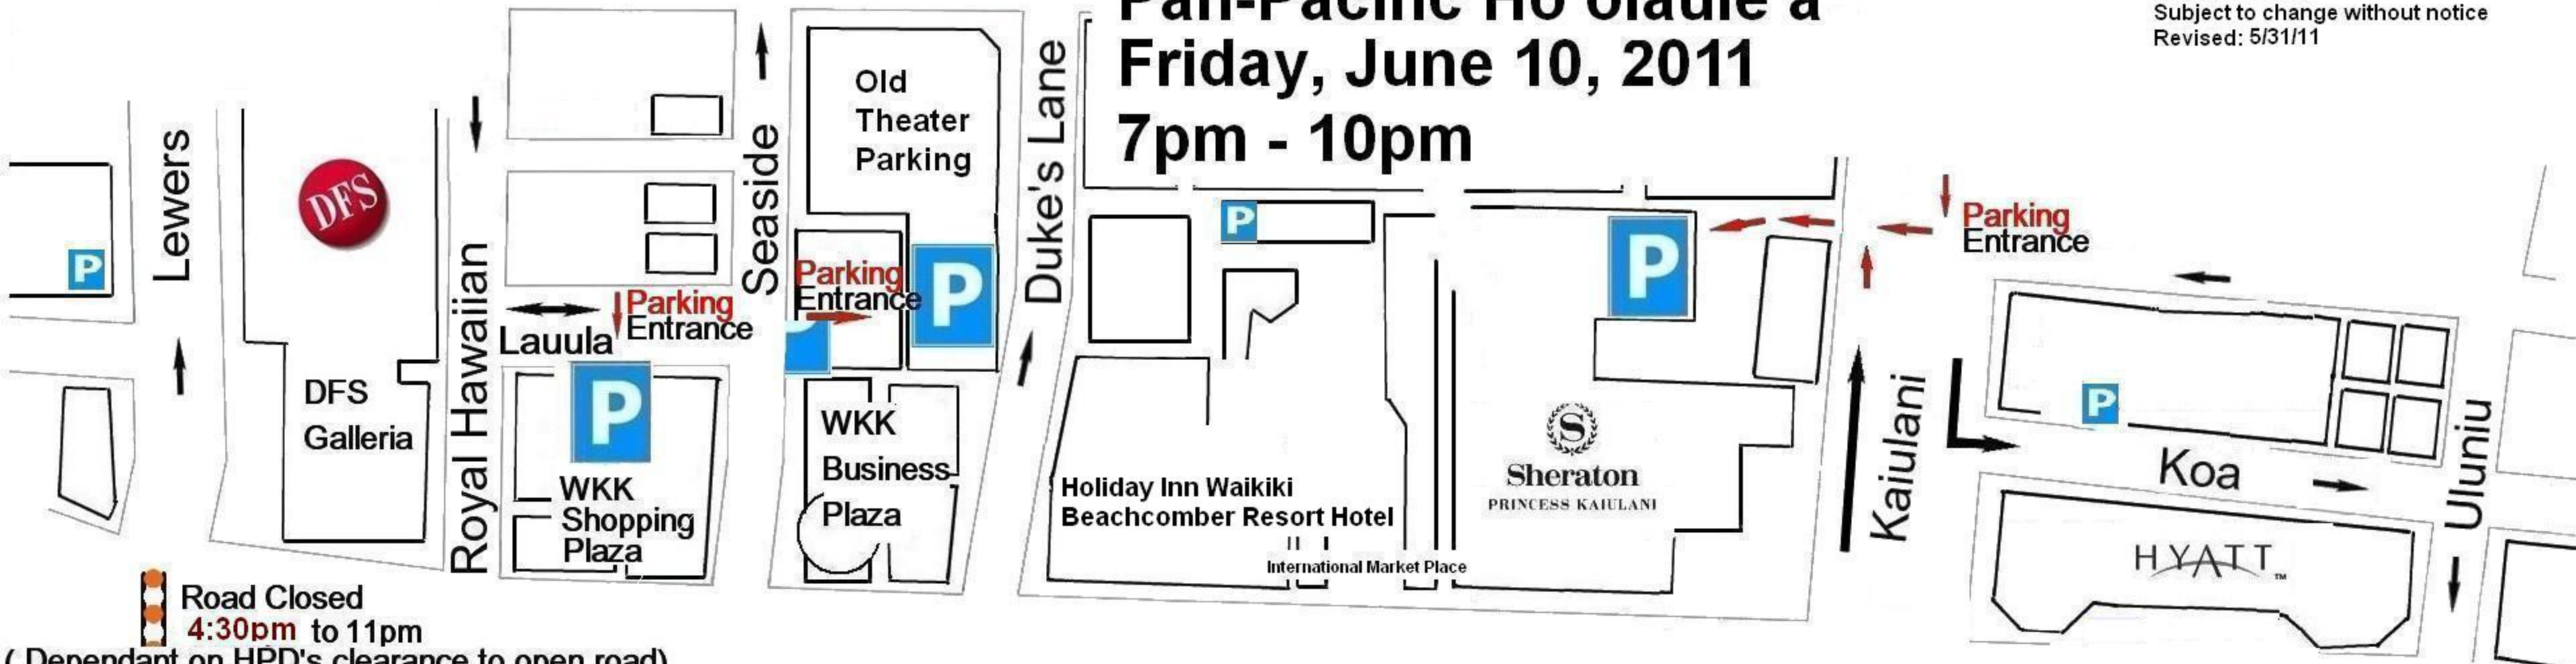

Pan-Pacific Ho'olaule'a Friday, June 10, 2011 7pm - 10pm

Map not to scale
Subject to change without notice
Revised: 5/31/11

Road Closed
4:30pm to 11pm
(Dependant on HPD's clearance to open road)

- 1. Royal Hawaiian Avenue Stage 16' x 32' x 32"-36"
- 2. Seaside Avenue Stage sponsored by Royal Hawaiian Center 16' x 24' x 32' Red Carpet: 12' x 18'
- 3. Beachcomber Red Carpet Performance Zone Red Carpet: 12' x 40'
- 4. Kaiulani Avenue Stage (HARA Benefit Stage) 16' x 32' x 48"