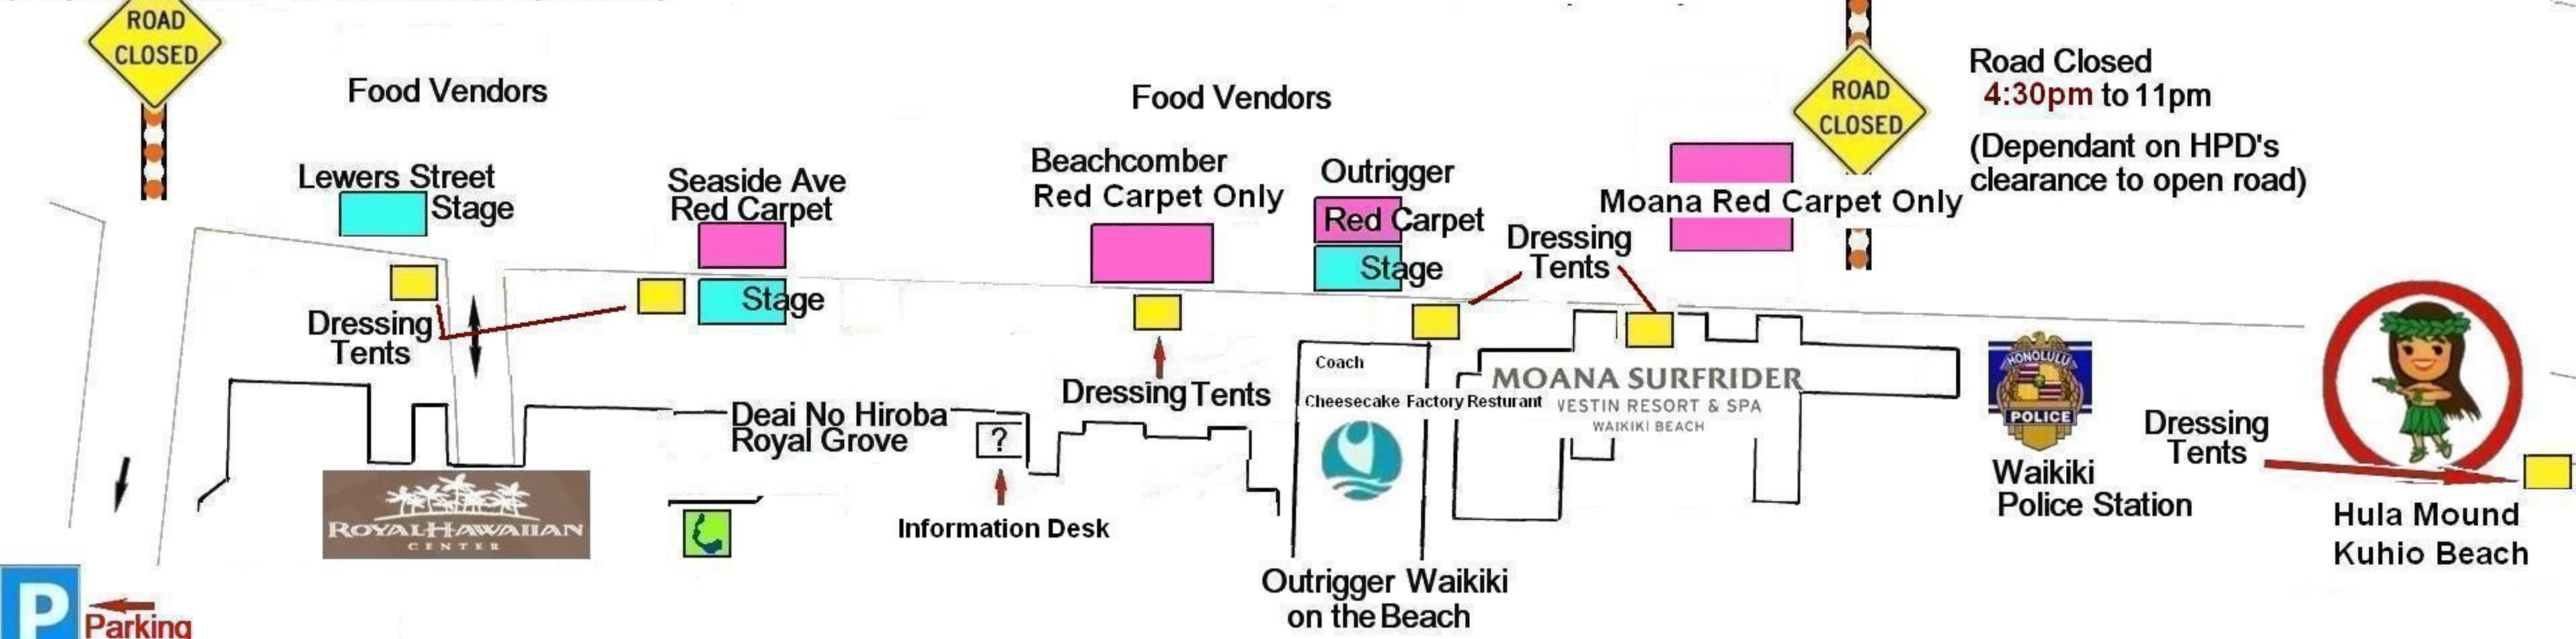

# Pan-Pacific Ho'olaule'a Friday, June 11, 2010 7pm - 10pm

Map not to scale  
Subject to change without notice  
Revised : 6/2/10

Road Closed  
4:30pm to 11pm  
(Dependant on HPD's clearance to open road)

Road Closed  
4:30pm to 11pm  
(Dependant on HPD's clearance to open road)

Lewers Street Stage : 16' x 32' x 32"~36"  
Deai No Hiroba Royal Grove Area : Approximately 12' x 18'  
Seaside Ave Stage : 16' x 24' x 32' Red Carpet : 12' x 18'

Beachcomber Red Carpet Zone: 12' x 40'  
Outrigger Stage : 16' x 32' x 32"~36" Red Carpet : 12' x 18'  
Moana Red Carpet Zone: 18' x 40'