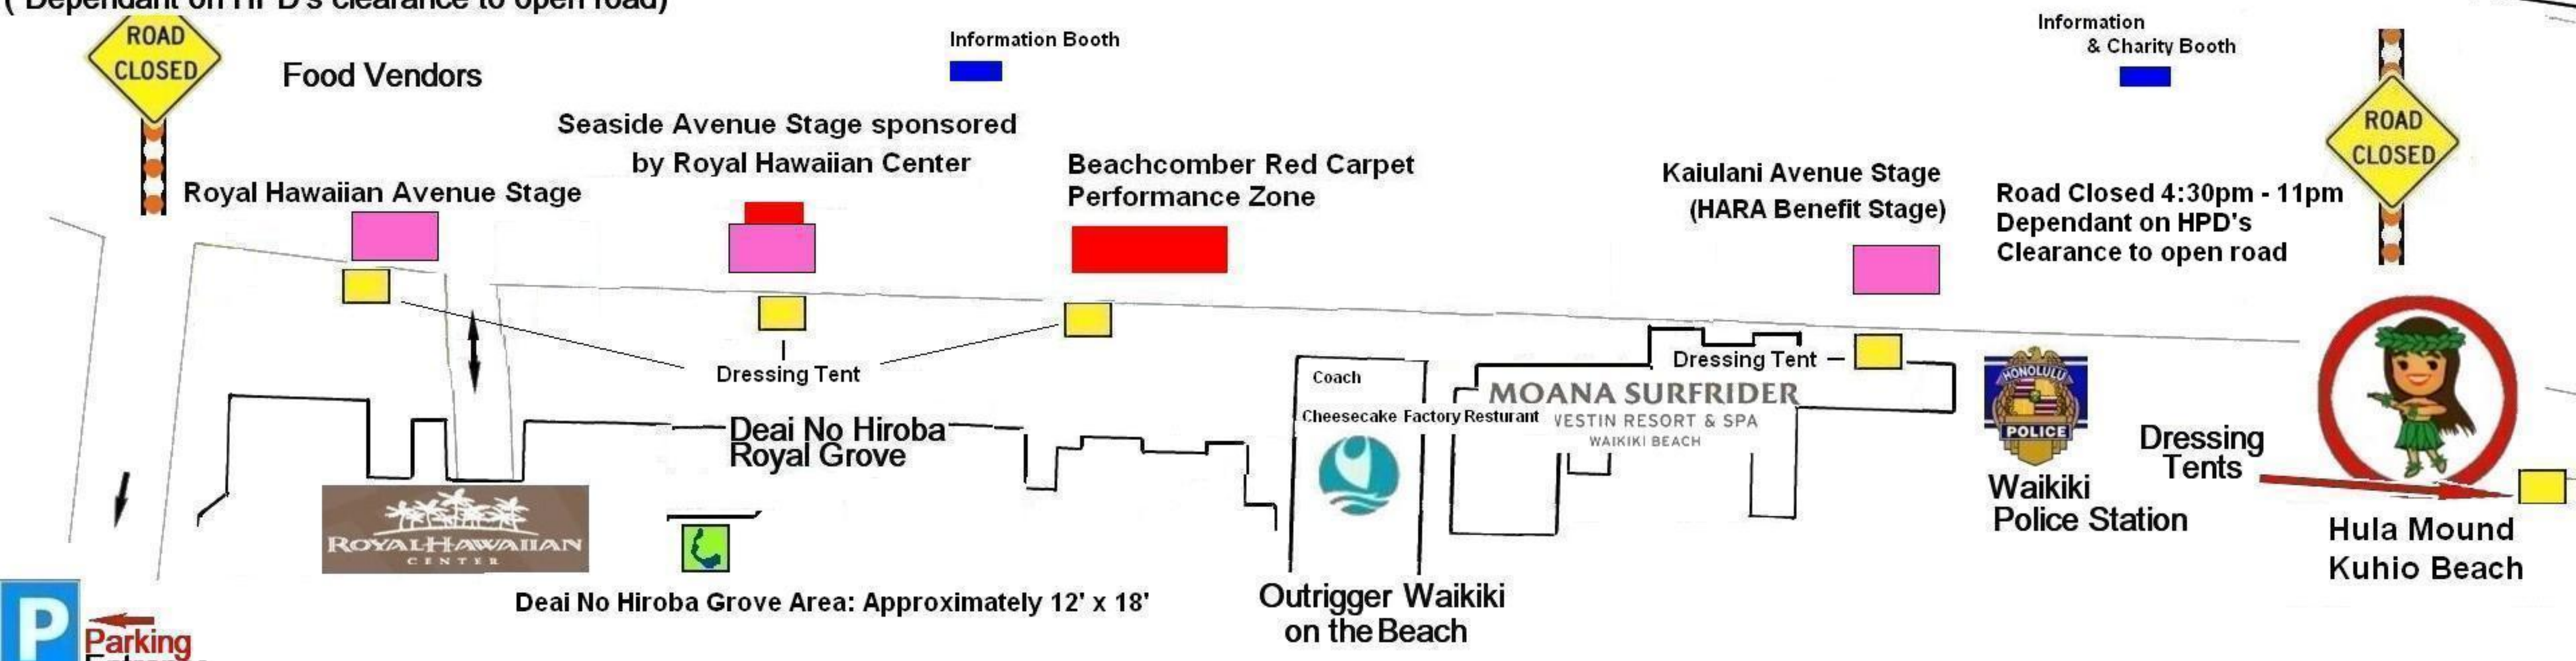

Pan-Pacific Ho'olaule'a Friday, June 10, 2011 7pm - 10pm

Map not to scale
Subject to change without notice
Revised: 5/31/11

Road Closed
4:30pm to 11pm
(Dependant on HPD's clearance to open road)

- 1. Royal Hawaiian Avenue Stage 16' x 32' x 32"-36"
- 2. Seaside Avenue Stage sponsored by Royal Hawaiian Center 16' x 24' x 32' Red Carpet: 12' x 18'
- 3. Beachcomber Red Carpet Performance Zone Red Carpet: 12' x 40'
- 4. Kaiulani Avenue Stage (HARA Benefit Stage) 16' x 32' x 48"