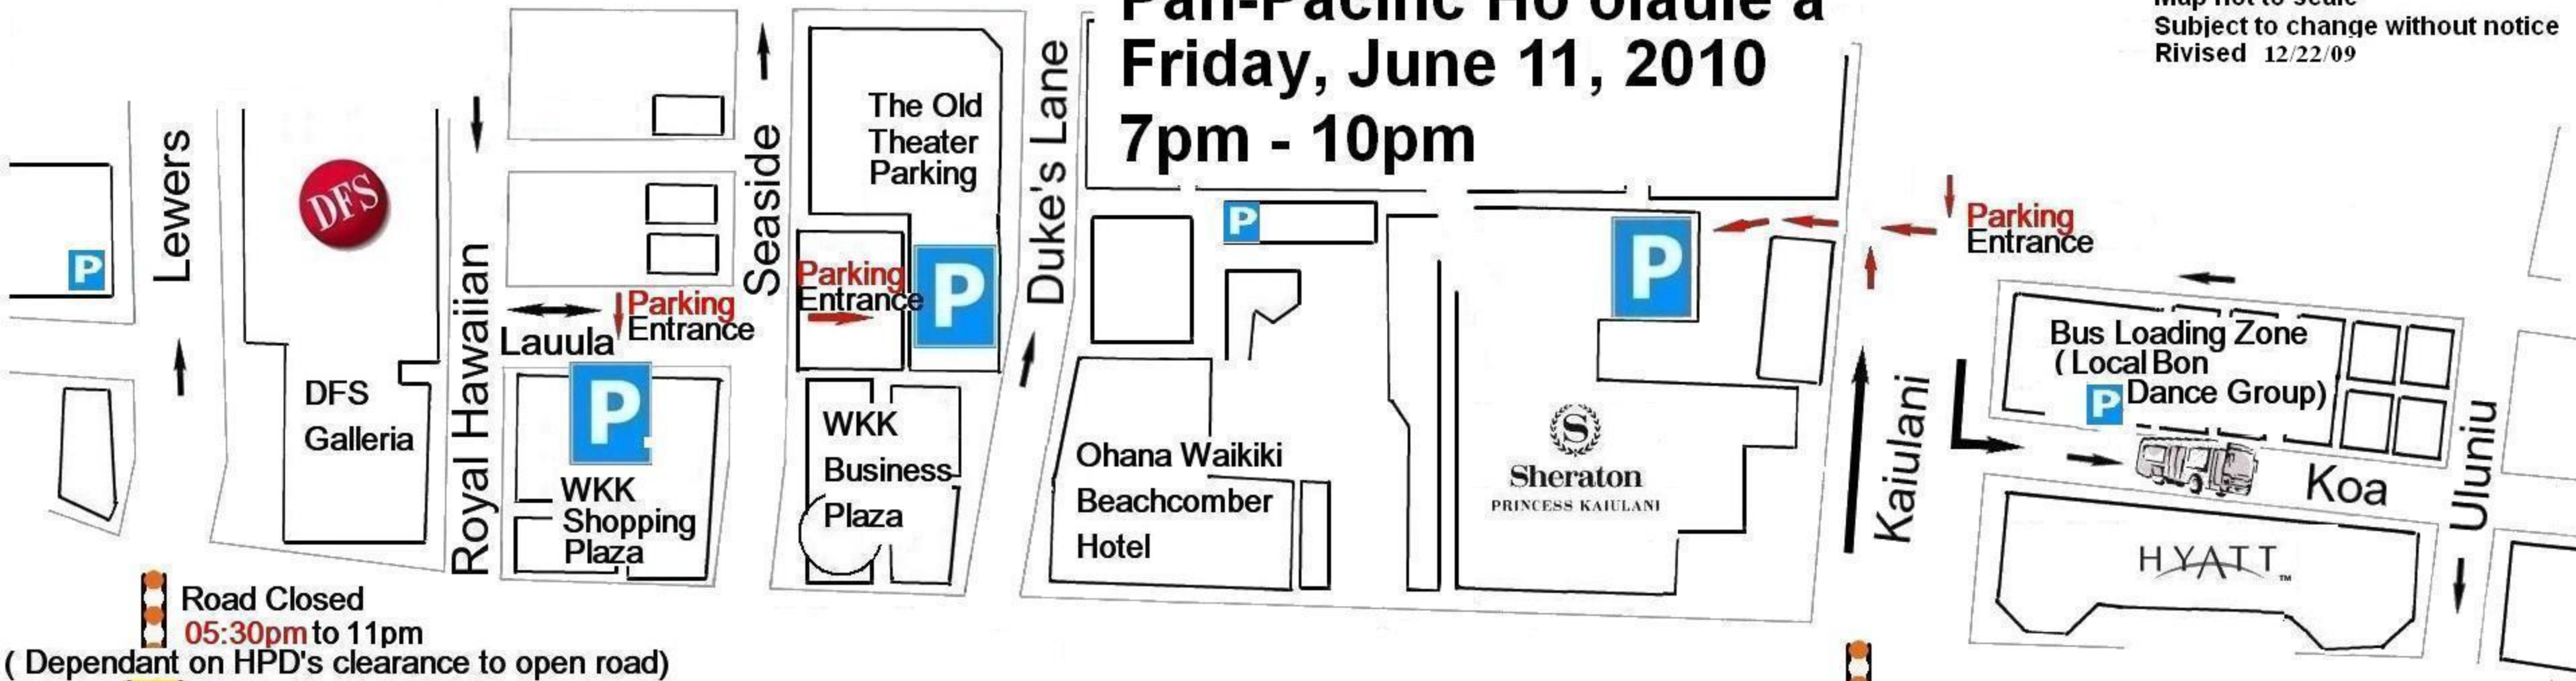

# Pan-Pacific Ho'olaule'a Friday, June 11, 2010 7pm - 10pm

Map not to scale  
Subject to change without notice  
Revised 12/22/09

Road Closed  
05:30pm to 11pm  
(Dependant on HPD's clearance to open road)

Road Closed  
5:30pm to 11pm  
(Dependant on HPD's clearance to open road)

Lewers Street Stage : 16' x 32' x 4'  
Deai No Hiroba Royal Grove Stage: 16' x 12' x 1'  
Royal Hawaiian Ave Stage : 16' x 32' x 3'  
Seaside Ave Stage : 16' x 24' x 32' Red Carpet : 12' x 18'

Beachcomber : No Stage Red Carpet : 12' x 40'  
Outrigger Stage : 16' x 32' x 2' Red Carpet : 12' x 18'  
Moana Bon Dance Tower : 8' x 8' x 5'h