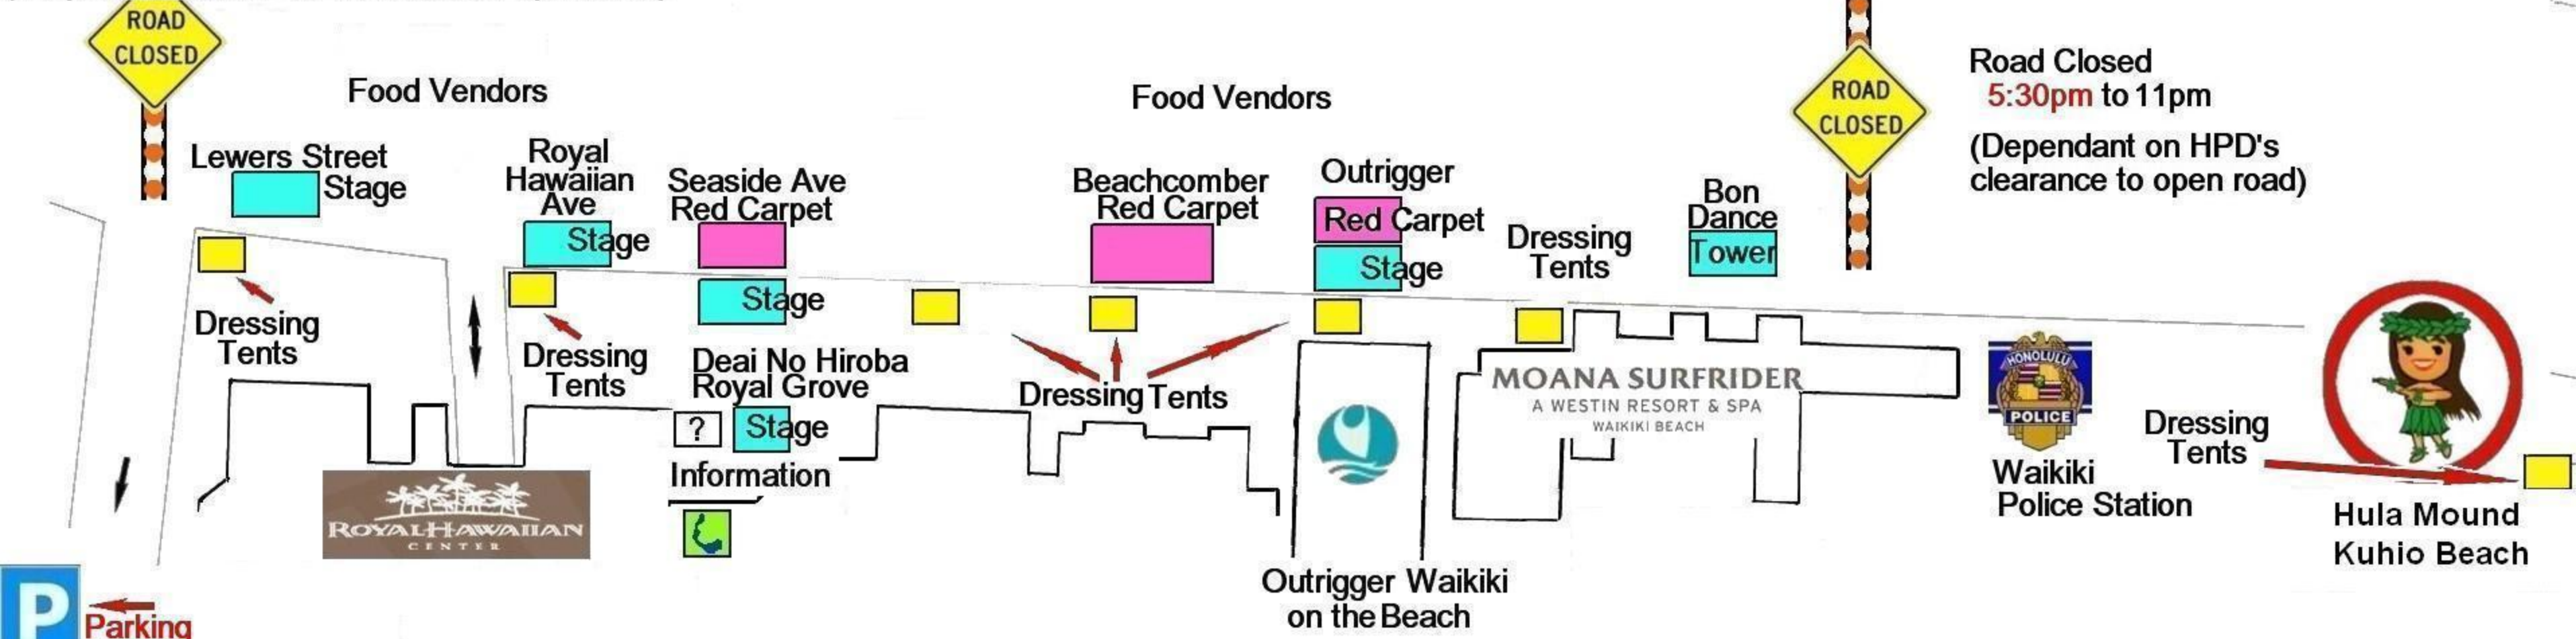

# Pan-Pacific Ho'olaule'a Friday, June 11, 2010 7pm - 10pm

Map not to scale  
Subject to change without notice  
Revised 12/22/09

Road Closed  
05:30pm to 11pm  
(Dependant on HPD's clearance to open road)

Road Closed  
5:30pm to 11pm  
(Dependant on HPD's clearance to open road)

Lewers Street Stage : 16' x 32' x 4'  
Deai No Hiroba Royal Grove Stage: 16' x 12' x 1'  
Royal Hawaiian Ave Stage : 16' x 32' x 3'  
Seaside Ave Stage : 16' x 24' x 32' Red Carpet : 12' x 18'

Beachcomber : No Stage Red Carpet : 12' x 40'  
Outrigger Stage : 16' x 32' x 2' Red Carpet : 12' x 18'  
Moana Bon Dance Tower : 8' x 8' x 5'h