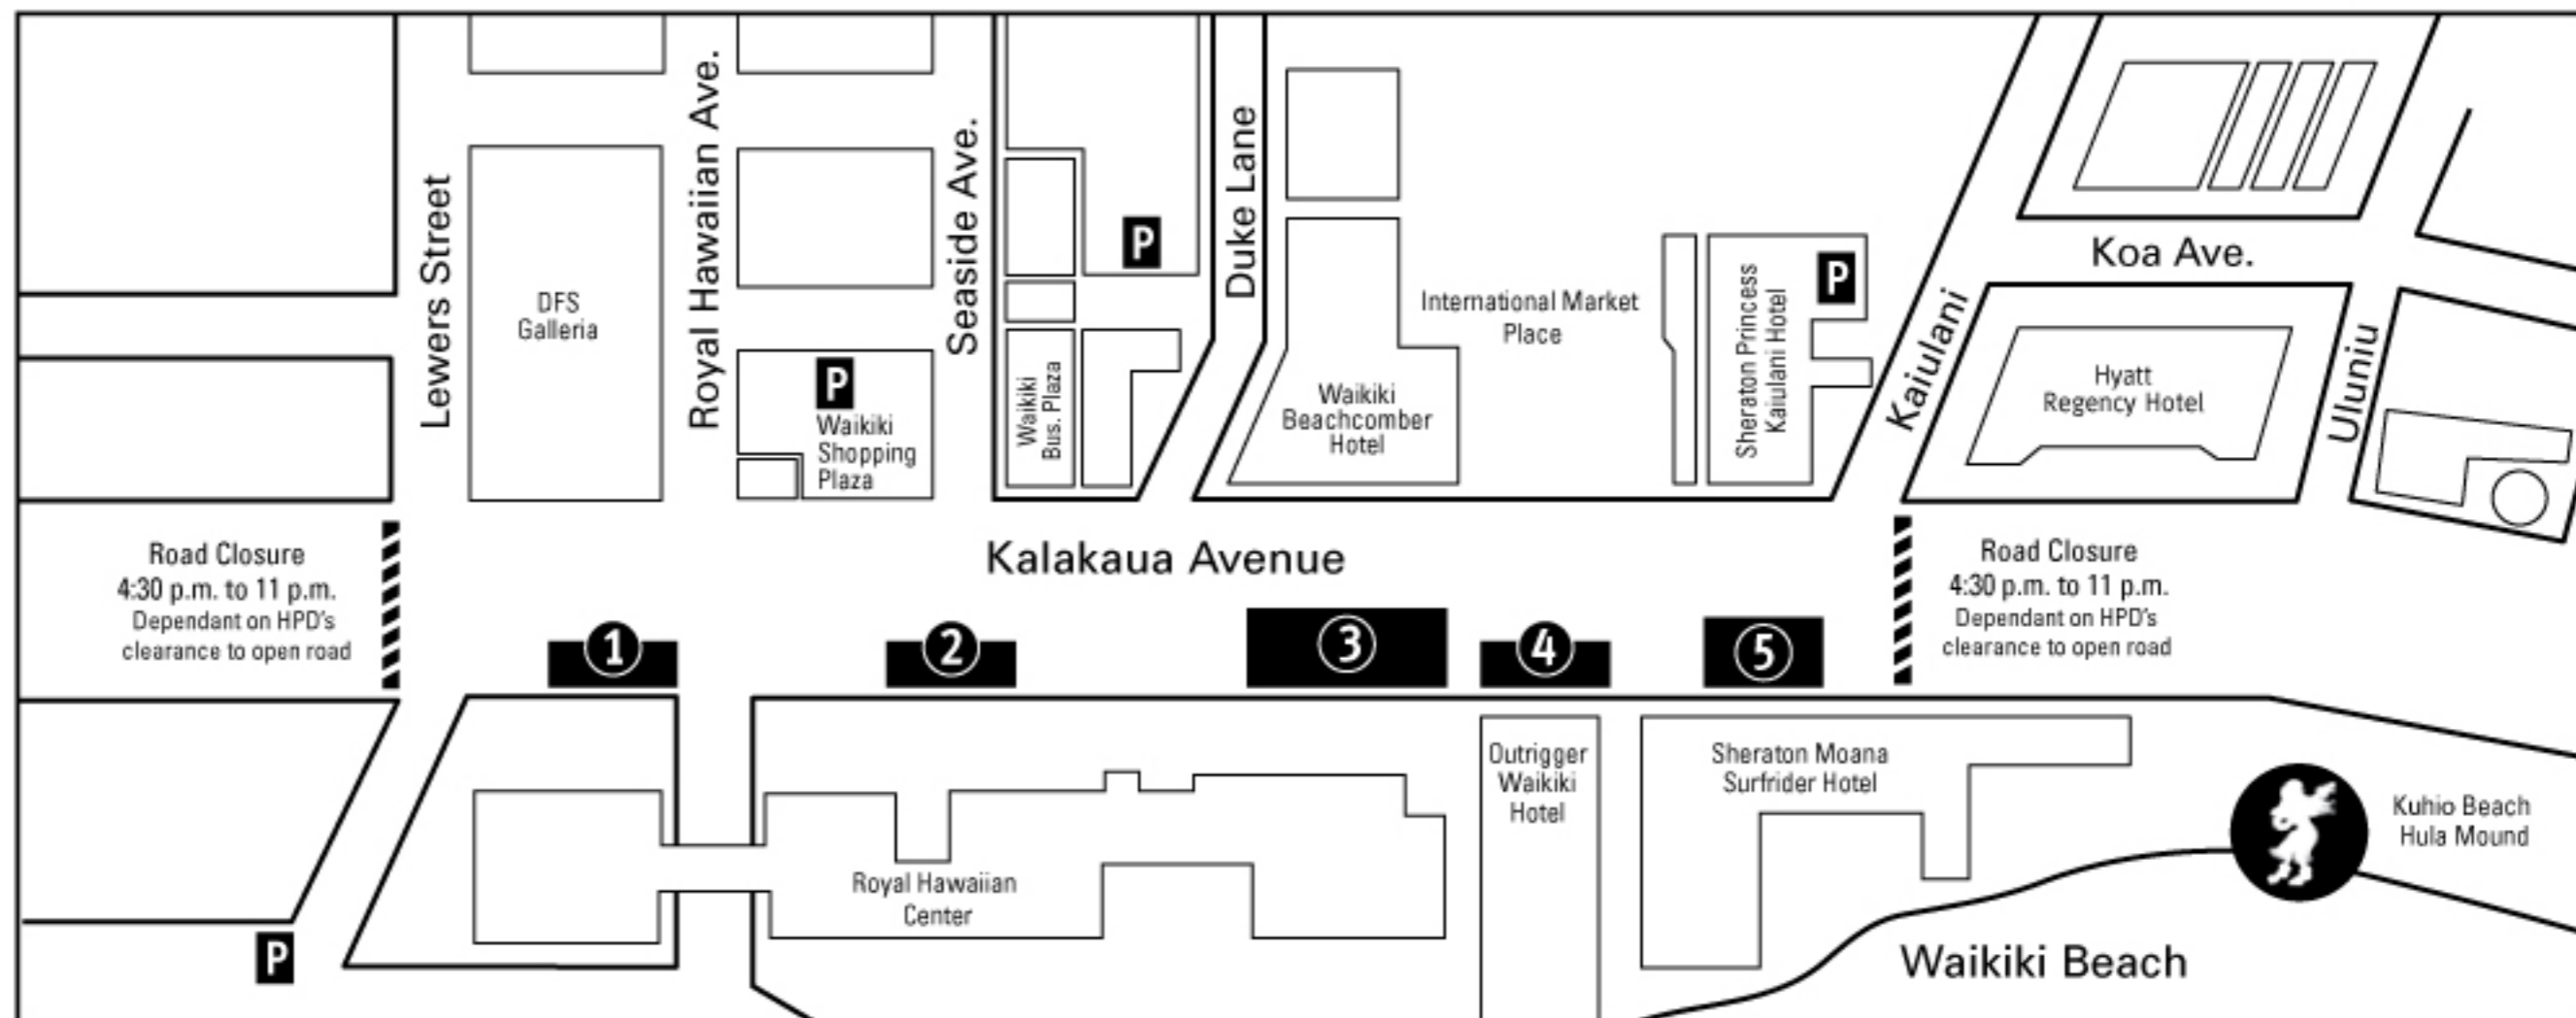

June 11, 2010

HO'OLAULE'A PERFORMERS

1

Lewers Street Stage

- PANLAND Steel Orchestra
Steel Pan Drums
- Hula Halau Ka Puulena
Hula
- Hito-Fue Kuchibue Kyokai
Whistling
- Hālau Hula Aikāne O Natsumi Kapuaonaona
Hula
- Neisan Nine
Local Band

2

Seaside Avenue Stage & Performance Zone

- Opening Act Performance
- Halla Huhm Dance Studio
Korean Dance
- Ms. Naka Keiko & Makana Aloha
Ukulele
- B-Tribe Dance & Double Touch Team
Dance
- Saga Menburyu
Japanese Dance
- I-LION Hula Girls
Hula
- Nippon Daiko Takeru with Takeru no Kai
Taiko Drum

3

Beachcomber Red Carpet Performance Zone

- Hawaii Matsuri Taiko
Local Taiko
- Waiwai club
Taiko Drum
- Hawaii Matsuri Taiko
Local Taiko
- I-LION Cheerleading
Cheerleading
- Halla Huhm Dance Studio
Korean Dance
- Kaburanya Fuji
Yosakoi Japanese Dance
- Waiwai club
Taiko Drum

4

Outrigger Stage & Performance Zone

- Narashakaifukushiin Sahoyama Taikotai
Taiko Drum
- I-LION Cheerleading
Cheerleading
- Steel Pan Tamaki
Steel Pan Drum Solo
- Halau Hula Onaona 'O Ka Maile
Hula
- Kasugai Miroku Daiko & Minyo Hosei Toshikai
Taiko Drum
- Ka hula o Manuwai`olu
Hula
- Sakura
Jazz Band
- Samurai
Jazz Band