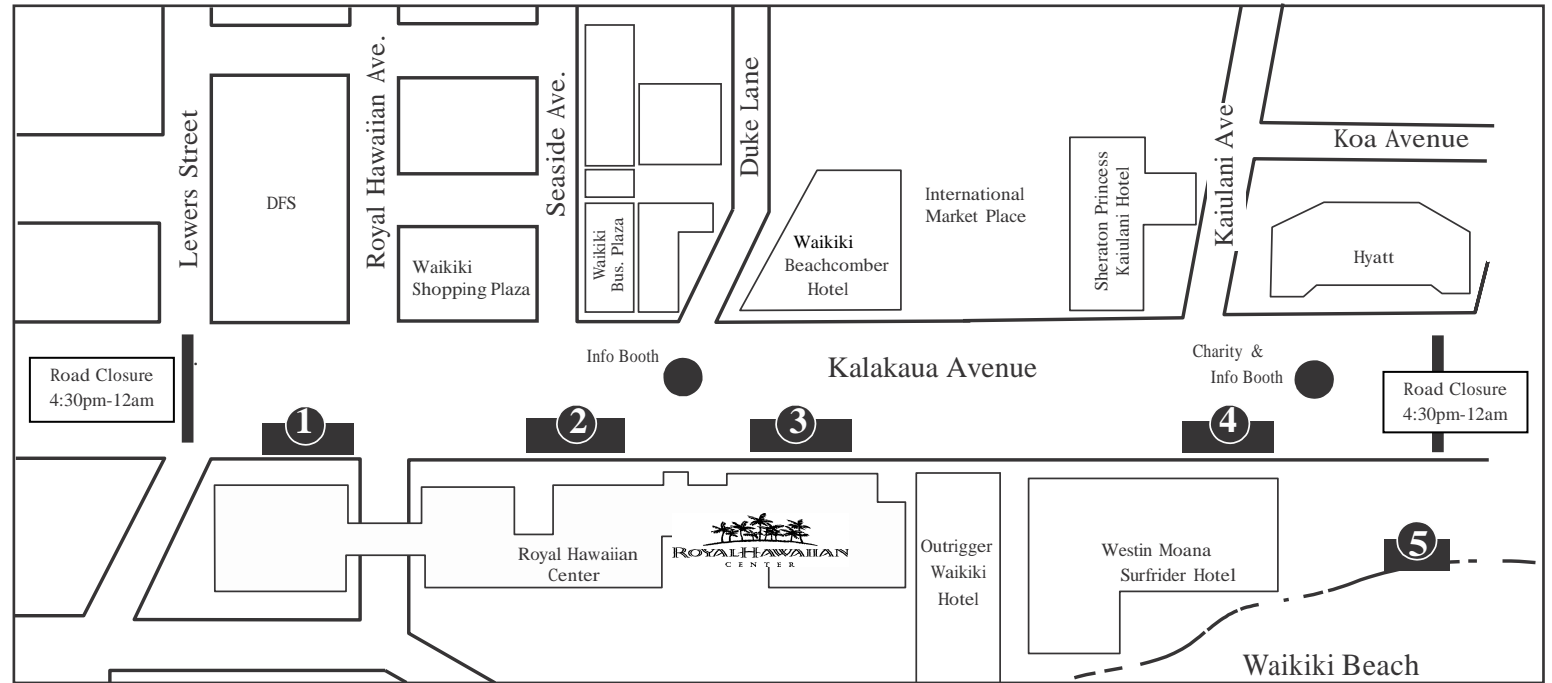

June 10, 2011

1	2	3	4	5
Royal Hawaiian Avenue Stage	Seaside Avenue Stage sponsored by Royal Hawaiian Center	Beachcomber Red Carpet Performance Zone	Kaiulani Avenue Stage (Hawaii Academy of Recording Arts Benefit Stage)	Kuhio Beach – Hula Mound (Pan-Pacific Hula Festival)
Halla Huhm Dance Studio Korean Dance	<i>Opening Ceremony</i> Halau Na Mamo O 'Puuanahulu Hula Halau Hui Lehua KoAloha Band	Hawaii Matsuri Taiko Taiko Drums	Society of Seven	Ka Pa Hula O Anela Lani Hauoli Hula Sapporo Hauoli Hula Hokkaido
Naito Yoko & Kaji Taro Gospel	Hula Hālau Hui Lehua Hula	Tsubute Kimono	Waipuna	Hula Halau Pua Nani O Morita *Halau O Napuala'ikauika'iu*
Gospel Hula Laule'a Hula	B-Tribe Dance & Double Dutch Team Street Dance	Pan Village All Stars Steel Pan Drums	Maunalua	Uenishi Chikako Lovely Hula Studio
Hawaii Matsuri Taiko Taiko Drums	Hula Hālau O Kaleilehua Hula	Sunahara Dream Planning Kendama Traditional Japanese Game	Nāpua Makua	Heui Lei Lauoho Hula Studio Kawaimaluhia Hula Studio
Hoaloha Hula Club Hula	Naito Yoko & Kaji Taro Gospel	Mahalohalo Ensemble Music of Southern Philippine	Kupaoa	Makana Aloha Hula Studio Ke Anuenue
Polynesian Cultural Center Song & Dance	Pan Village All Stars Steel Pan Drums	B-Tribe Dance & Double Dutch Team Street Dance	Amy Hanaiali'i Gilliom	*Halau O Napuala'ikauika'iu*